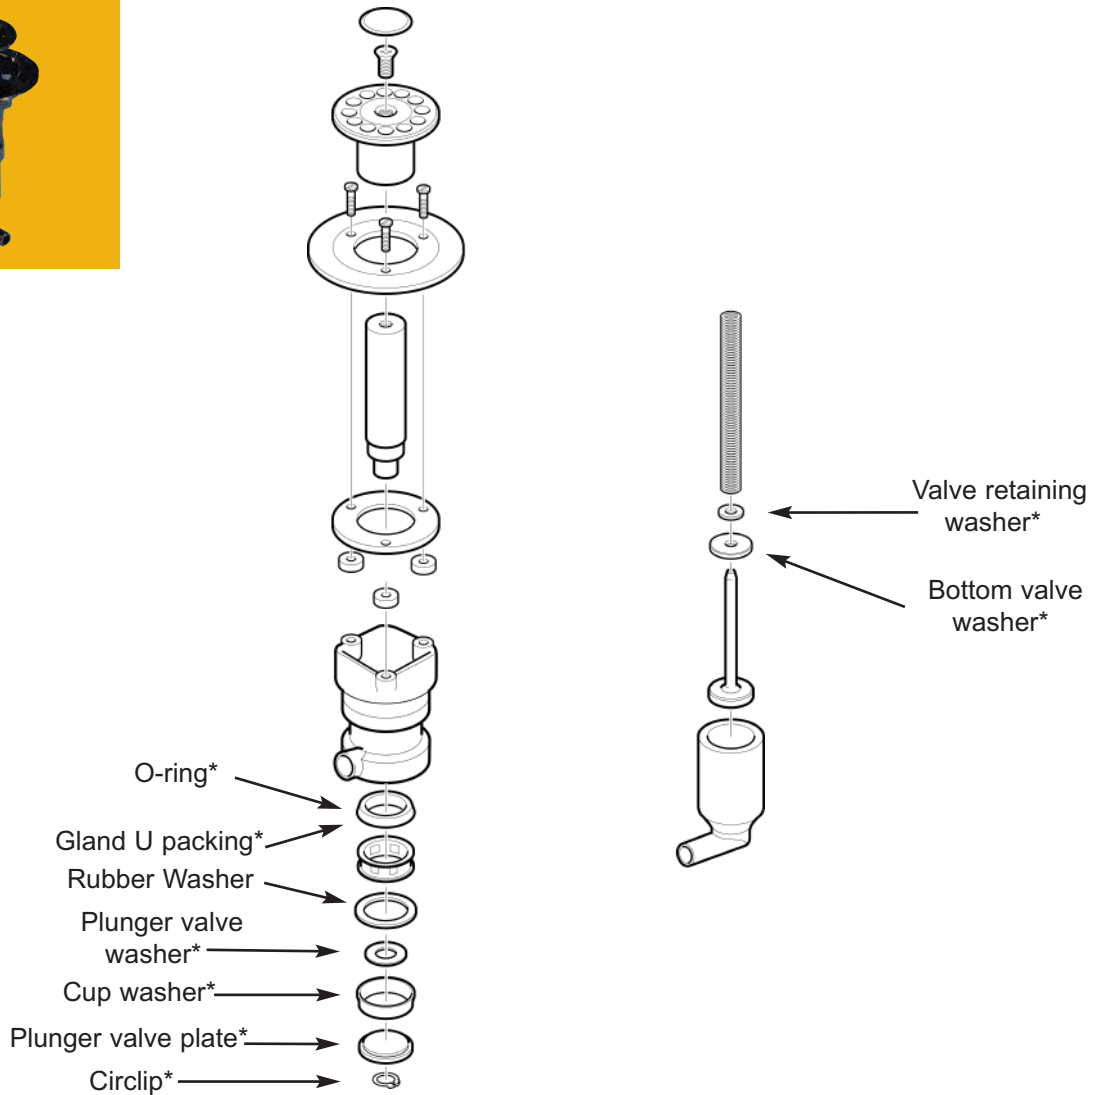

# Manual Galley Pump - Foot Operated

## Tiptoe Pump Mk 4

**Tiptoe Pump Mk 4 GP1309 - Self-Priming Fresh Water Pump. Introduced 1999.**

**Note\*** Contained in Service Kit AK1304

### Accessories

**WF1530 Silverised Carbon Water Filter (inline)**

### Service Kits

**AK1304 Service Kit with Complete Set of Serviceable Parts for Tiptoe Mk 3 or Mk 4**

Qty	Containing
1	Cup washer
1	Gland U packing
1	Bottom valve washer
1	Plunger valve washer
1	Plunger valve plate
1	Circlip
1	Valve retaining washer
1	O-ring
1	Rubber Washer